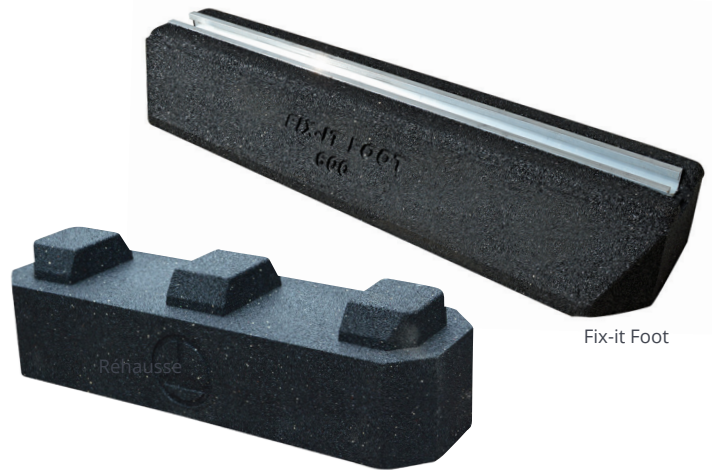

Fix-it Foot & High Bloc

The neat and tidy rubber Fix-it Foot is simple, durable and comes in a variety of sizes. Extra clearance can be created using a High Bloc which fits underneath.

Fix-it Foot

Key Features

- Quick and simple install.
- Aluminium channel securely anchored in top for easy fixing of services.
- Wide range of height and length options available.
- Durable recycled rubber reduces vibration and adds stability.

Kit Includes

| | |
|-----------------|-----|
| Rubber Foot | × 2 |
| Bag with screws | × 2 |

Rubber pair with screw set

| Description | Product Code | Length (mm) | Width (mm) | Height (mm) | Weight (Kg) | Max. Load (Kg) | Pair with screw set |
|--------------------------------------|--------------|-------------|------------|-------------|-------------|----------------|---------------------|
| 250 | B6735 | 250 | 180 | 95 | 2.4 | 82 | |
| 250 - Rubber pair with screw set | B0084 | | | | | | |
| 400 | B6736 | 400 | 180 | 95 | 3.5 | 128 | |
| 400 - Rubber pair with screw set | B0085 | | | | | | |
| 600 | B6737 | 600 | 180 | 95 | 5.8 | 224 | |
| 600 - Rubber pair with screw set | B0386 | | | | | | |
| 1000 | B9096 | 1000 | 180 | 95 | 9.9 | 295 | |
| 1000 - Rubber pair with screw set | B0134 | | | | | | |
| 250 Low | B9043 | 250 | 130 | 50 | 1.3 | 82 | |
| 400 Low | B9045 | 400 | 130 | 50 | 2.1 | 128 | |
| 400 Low - Rubber pair with screw set | B0136 | | | | | | |
| 500 Low | B9368 | 500 | 130 | 50 | 2.5 | 134 | |
| 500 Low - Rubber pair with screw set | B0216 | | | | | | |
| 600 High Bloc | B6974 | 600 | 180 | 120 | 10.2 | 224 | |
| 1000 High Bloc | B6973 | 1000 | 180 | 120 | 17.7 | 295 | |