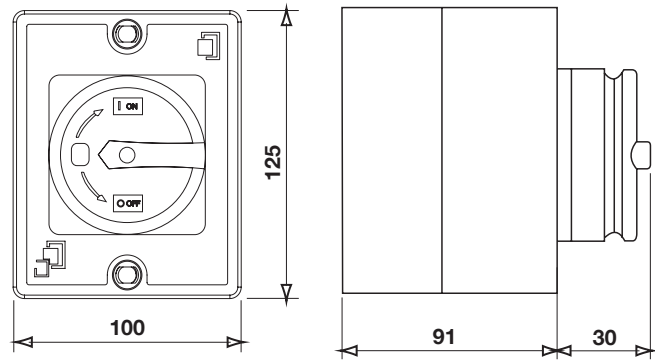

Large 40-63 Amp 4 Pole

Small 20-32 Amp 4 Pole

## IN THE BOX

- Small Isolator includes 2x M20 Cable glands
- Large Isolator includes 2x M20 Cable glands

## SIZING OPTIONS

Description	Part No.	Rating
Small 20 Amp 4 Pole	BK20A4P	AC21-20A/AC23A-5.5KW
Small 25 Amp 4 Pole	BK25A4P	AC21-25A/AC23A-7.5KW
Small 20-32 Amp 4 Pole	BK2032A4P	AC21-32A/AC23A-11KW
Large 40 Amp 4 Pole	BK40A4P	AC21-63A/AC23A-22KW
Large 40-63 Amp 4 Pole	BK4063A4P	AC21-40A/AC23A-15KW
Small 20 Amp 3 Pole	BK20A3P	AC21-20A/AC23A-5.5KW
Small 32 Amp 3 Pole	BK32A3P	AC21-32A/AC23A-11KW
Large 40 Amp 3 Pole	BK40A3P	AC21-40A/AC23A-15KW