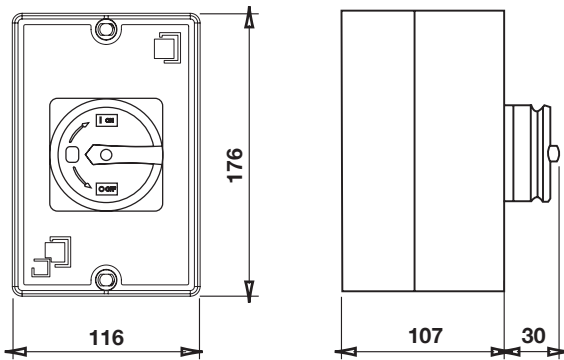

Large 40-63 Amp 4 Pole

Small 20-32 Amp 4 Pole

## IN THE BOX

- Small Isolator includes 2x M20 Cable glands
- Large Isolator includes 2x M20 Cable glands

## SIZING OPTIONS

Description	Part No.	Rating
Small 20 Amp 4 Pole	BK20A4P	AC21-20A/AC23A-5.5KW
Small 25 Amp 4 Pole	BK25A4P	AC21-25A/AC23A-7.5KW
Small 20-32 Amp 4 Pole	BK2032A4P	AC21-32A/AC23A-11KW
Large 40 Amp 4 Pole	BK40A4P	AC21-63A/AC23A-22KW
Large 40-63 Amp 4 Pole	BK4063A4P	AC21-40A/AC23A-15KW
Small 20 Amp 3 Pole	BK20A3P	AC21-20A/AC23A-5.5KW
Small 32 Amp 3 Pole	BK32A3P	AC21-32A/AC23A-11KW
Large 40 Amp 3 Pole	BK40A3P	AC21-40A/AC23A-15KW