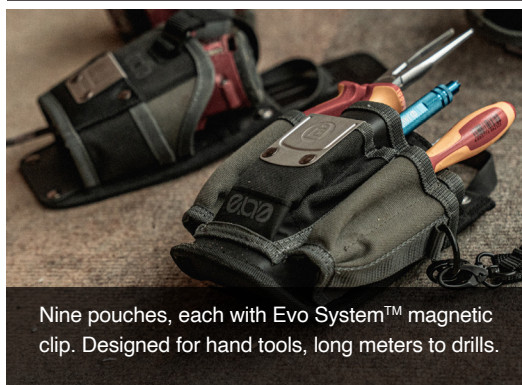

Hands free, fast access to tools, free body movement & weight distribution. Carry only what you need, where you need it.

Secure tool bags with the Evo System™ – a versatile attachment solution that adapts to you. Quickly grab essential tools from the van, clip them easily to bag or hip, then unclip, flip and fasten to equipment via integral magnets. Designed to evolve with the way you work.

WORK TACTICAL.

THE Evo System™

1. ATTACH. Slide EVO pouch magnetic clip into EVO dock.

2. MOVE. Backpack, shoulder carry, hang on waist – you choose.

3. DEPLOY. If it's magnetic, it'll stick. Position where you need them.

THE RANGE

Four Evo System™ bags. Each with the EVO docking system and MOLLE style attachments.

Nine pouches, each with Evo System™ magnetic clip. Designed for hand tools, long meters to drills.

V-Swap™ panels. From laptop to bulk storage panels. Build your EVO bag your way.