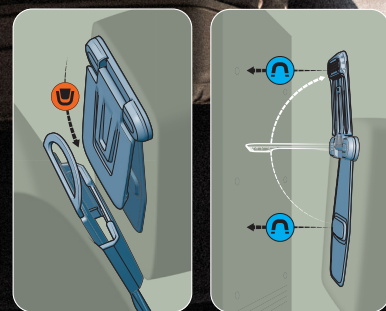

Evo System™

WORK TACTICAL

Information correct at time of going to press. Not all products are available in all regions.

evolution evo system

EVO – the ultimate wearable tool bag system designed for trade. Simply attach and deploy.

Hands free, fast access to tools, free body movement & weight distribution. Carry only what you need, where you need it.

Secure tool bags with the Evo System™ – a versatile attachment solution that adapts to you. Quickly grab essential tools from the van, clip them easily to bag or hip, then unclip, flip and fasten to equipment via integral magnets. Designed to evolve with the way you work.

WORK TACTICAL.

THE Evo System™

1. ATTACH. Slide EVO pouch magnetic clip into EVO dock.

2. MOVE. Backpack, shoulder carry, hang on waist – you choose.

3. DEPLOY. If it's magnetic, it'll stick. Position where you need them.