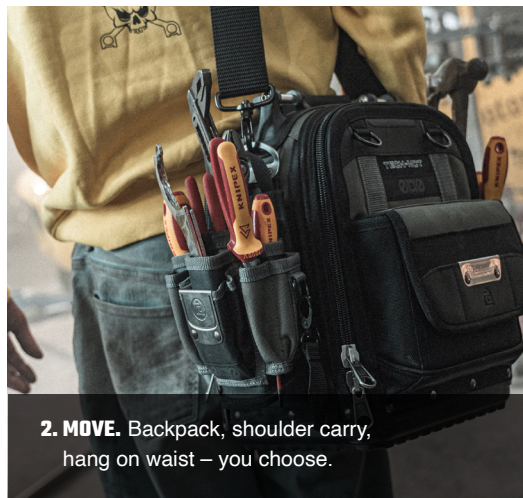

Secure tool bags with the Evo System™ – a versatile attachment solution that adapts to you. Quickly grab essential tools from the van, clip them easily to bag or hip, then unclip, flip and fasten to equipment via integral magnets. Designed to evolve with the way you work.

WORK TACTICAL.

THE Evo System™

1. ATTACH. Slide EVO pouch magnetic clip into EVO dock.

CLIP

2. MOVE. Backpack, shoulder carry, hang on waist – you choose.

3. DEPLOY. If it's magnetic, it'll stick. Position where you need them.

MAGNET

THE RANGE

Four Evo System™ bags. Each with the EVO docking system and MOLLE style attachments.

Nine pouches, each with Evo System™ magnetic clip. Designed for hand tools, long meters to drills.

V-SWAP™