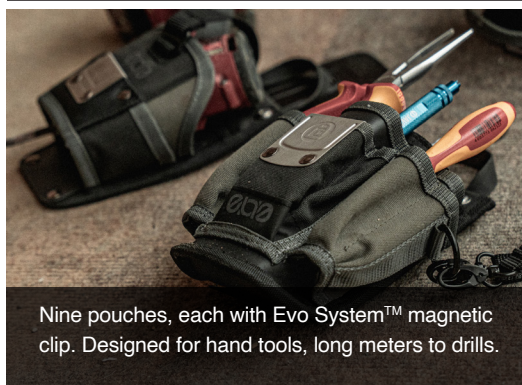

Secure tool bags with the Evo System™ – a versatile attachment solution that adapts to you. Quickly grab essential tools from the van, clip them easily to bag or hip, then unclip, flip and fasten to equipment via integral magnets. Designed to evolve with the way you work.

WORK TACTICAL.

THE Evo System™

1. ATTACH. Slide EVO pouch magnetic clip into EVO dock.

2. MOVE. Backpack, shoulder carry, hang on waist – you choose.

3. DEPLOY. If it's magnetic, it'll stick. Position where you need them.

THE RANGE

Four Evo System™ bags. Each with the EVO docking system and MOLLE style attachments.

Nine pouches, each with Evo System™ magnetic clip. Designed for hand tools, long meters to drills.

V-Swap™ panels. From laptop to bulk storage panels. Build your EVO bag your way.