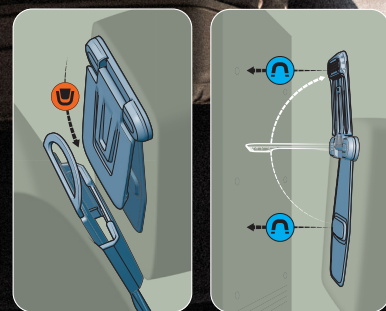

evolution evo system

EVO – the ultimate wearable tool bag system designed for trade. Simply attach and deploy.

Hands free, fast access to tools, free body movement & weight distribution. Carry only what you need, where you need it.

Secure tool bags with the Evo System™ – a versatile attachment solution that adapts to you. Quickly grab essential tools from the van, clip them easily to bag or hip, then unclip, flip and fasten to equipment via integral magnets. Designed to evolve with the way you work.

WORK TACTICAL.