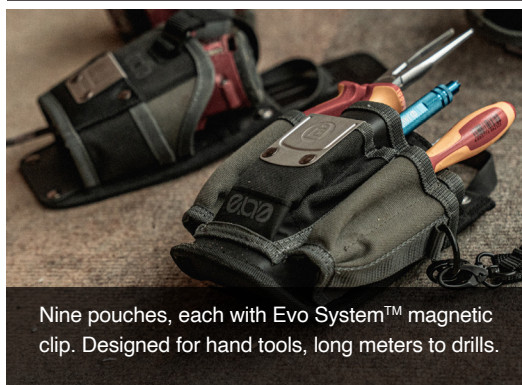

## THE Evo System™

**1. ATTACH.** Slide EVO pouch magnetic clip into EVO dock.

**2. MOVE.** Backpack, shoulder carry, hang on waist – you choose.

**3. DEPLOY.** If it's magnetic, it'll stick. Position where you need them.

## THE RANGE

Four Evo System™ bags. Each with the EVO docking system and MOLLE style attachments.

Nine pouches, each with Evo System™ magnetic clip. Designed for hand tools, long meters to drills.

V-Swap™ panels. From laptop to bulk storage panels. Build your EVO bag your way.