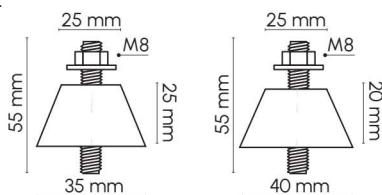

Made of vulcanized natural rubber with threaded metal inserts, they allow to reduce and often totally eliminate the unit vibrations. Pack of 4 pieces including nuts and washers.

| COD.     |       | PER KIT | SHORE |       | € |
|----------|-------|---------|-------|-------|---|
| 9898-023 | 35x25 | 50 Kg   | 55    | 25 Cp |   |
| 9898-024 | 40x20 | 50 Kg   | 55    | 25 Cp |   |

| COD.     |       | PER KIT | SHORE |       | € |
|----------|-------|---------|-------|-------|---|
| 9898-019 | 40x25 | 80 Kg   | 55    | 25 Cp |   |

Prezzo per kit (kit da 4 pz)  
Precio por kit (kit 4 pz) | Price per kit (including 4 pcs)