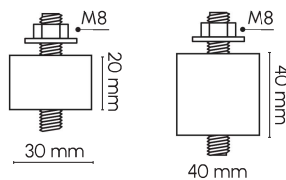

COD.		PER KIT	SHORE		€
9898-028	30x20	50 Kg	65	25 Cp	
9898-027	40x40	100 Kg	65	25 Cp	

Prezzo per kit (kit da 4 pz)
Precio por kit (kit 4 pz) | Price per kit (including 4 pcs)